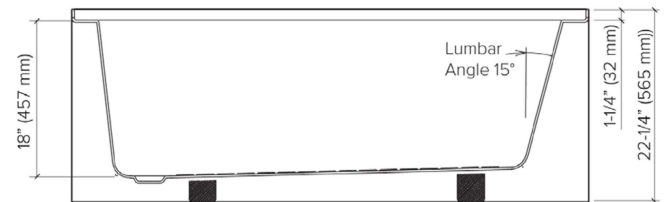

To Be Specified:

COLOR	
White	
FINISH	
Gloss	

Gloss White

Compliance Certifications - Meets or Exceeds the Following Specifications:

- CSA B45.5/IAPMO Z124