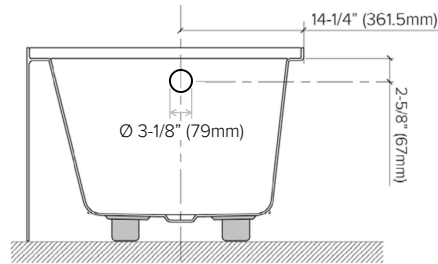

To Be Specified:

COLOR	
White	
FINISH	
Gloss	

Gloss White

Compliance Certifications - Meets or Exceeds the Following Specifications:

- CSA B45.5/IAPMO Z124