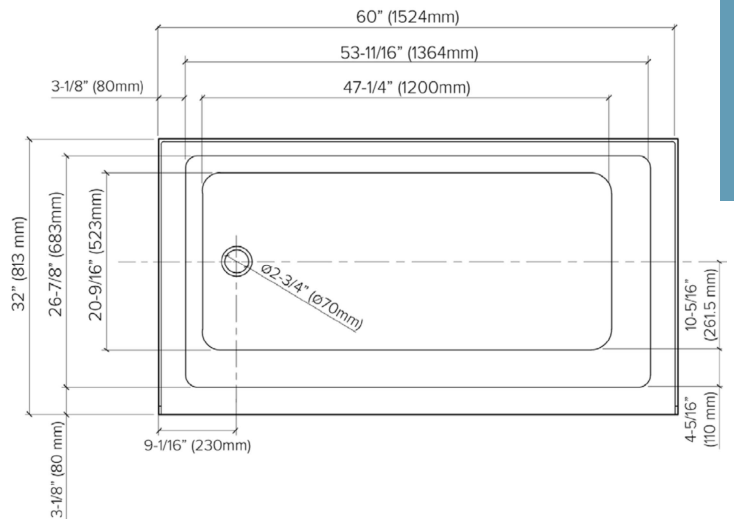

**FEATURES**

- 60" x 32" x 22-1/4" alcove bathtub.
- Acrylic material.
- Left-hand or right-hand drain location. (Must specify LH or RH when ordering.)
- Above Floor Rough (AFR) bathtub: above-the-floor drain installation.
- Drain not included.
- Round overflow hole.
- No anti-slip texture on bottom.
- 10 Year Limited Residential Warranty / 3 Year Commercial Warranty.

**OPTION**

- TDT Bathtub drain with traditional overflow in decorative finishes: PC, BN, MB, and CB. See back for information.

**Specified Model**

Model	UATTR603222-L/R
Dimensions	60"L x 32"W x 22¼"H
Drain Outlet	Left-Hand or Right-Hand
Water Capacity	74 gallons
Item Cubic Feet	24.72
Item Weight	74.97 lbs.
Shipping Weight	90.41 lbs.
Material	Acrylic
Installation	Alcove
Required	Wall mount faucet