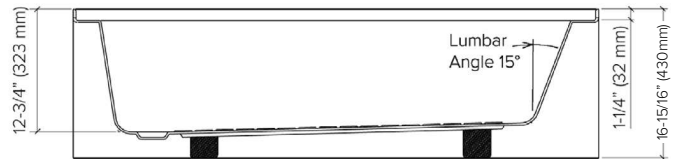

To Be Specified:

COLOR	
White	
FINISH	Gloss White
Gloss	

Compliance Certifications -
Meets or Exceeds the Following Specifications:

- CSA B45.5/IAPMO Z124