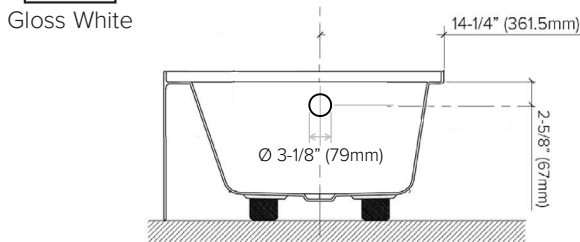

To Be Specified:

COLOR	
White	
FINISH	Gloss White
Gloss	

Compliance Certifications -
Meets or Exceeds the Following Specifications:

- CSA B45.5/IAPMO Z124