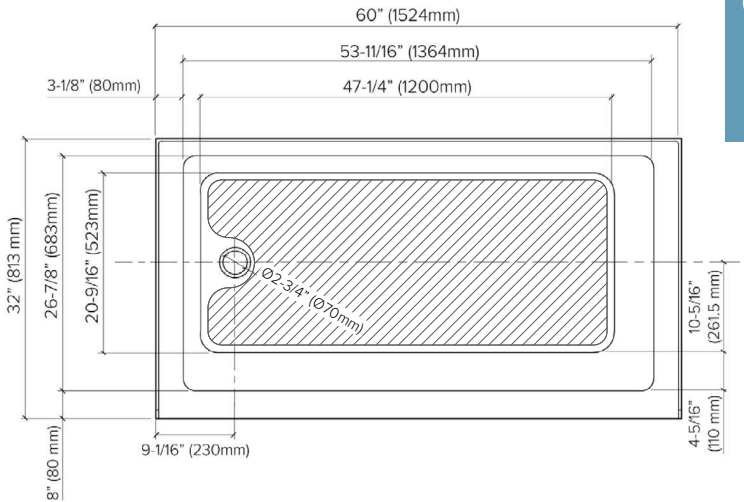

FEATURES

- 60" x 32" x 16-15/16" alcove bathtub.
- Acrylic material.
- Left-hand or right-hand drain location. (Must specify LH or RH when ordering.)
- Above Floor Rough (AFR) bathtub: above-the-floor drain installation.
- Drain not included.
- Round overflow hole.
- Has anti-slip texture on bottom.
- 10 Year Limited Residential Warranty / 3 Year Commercial Warranty.

OPTION

- TDT Bathtub drain with traditional overflow in decorative finishes: PC, BN, MB, and CB. See back for information.

Specified Model

Model	UATTR603217-L/R
Dimensions	60"L x 32"W x 16 ¹⁵ / ₁₆ "H
Drain Outlet	Left-Hand or Right-Hand
Water Capacity	60.5 gallons
Item Cubic Feet	18.80
Item Weight	57.55 lbs.
Shipping Weight	72.99 lbs.
Material	Acrylic
Installation	Alcove
Required	Wall mount faucet