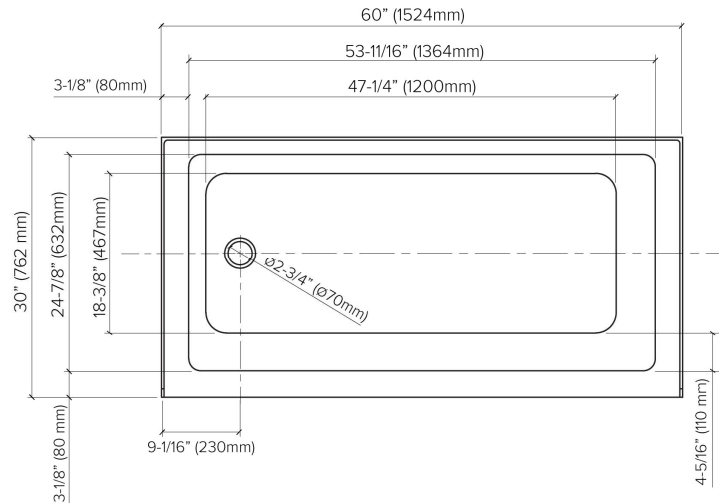

FEATURES

- 60" x 30" x 20-1/4" alcove bathtub.
- Acrylic material.
- Left-hand or right-hand drain location. (Must specify LH or RH when ordering.)
- Standard bathtub: through-the-floor drain installation.
- Drain not included.
- Round overflow hole.
- No anti-slip texture on bottom.
- 10 Year Limited Residential Warranty / 3 Year Commercial Warranty.

OPTION

- TDT Bathtub drain with traditional overflow in decorative finishes: PC, BN, MB, and CB. See back for information.

Specified Model

Model	UATTR603020-L/R
Dimensions	60"L x 30"W x 20 1/4"H
Drain Outlet	Left-Hand or Right-Hand
Water Capacity	67.5 gallons
Item Cubic Feet	21.08
Item Weight	64.39 lbs.
Shipping Weight	79.82 lbs.
Material	Acrylic
Installation	Alcove
Required	Wall mount faucet

To Be Specified:

COLOR	
White	
FINISH	
Gloss	

Compliance Certifications - Meets or Exceeds the Following Specifications:

- CSA B45.5/IAPMO Z124

OPTIONAL

TDT bathtub drain in decorative finishes.

SPECIFICATIONS