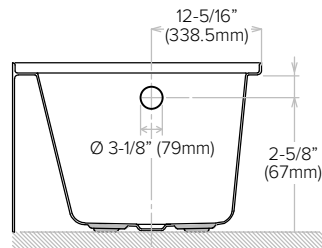

To Be Specified:

COLOR	
White	
FINISH	
Gloss	

Compliance Certifications - Meets or Exceeds the Following Specifications:

- CSA B45.5/IAPMO Z124