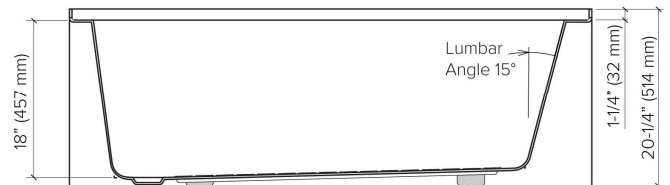

To Be Specified:

COLOR	
White	
FINISH	
Gloss	

Compliance Certifications - Meets or Exceeds the Following Specifications:

- CSA B45.5/IAPMO Z124