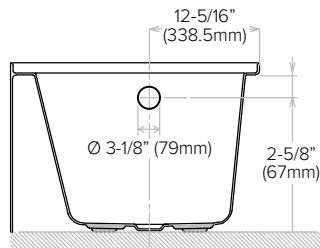

To Be Specified:

COLOR	
White	
FINISH	
Gloss	

Compliance Certifications - Meets or Exceeds the Following Specifications:

- CSA B45.5/IAPMO Z124