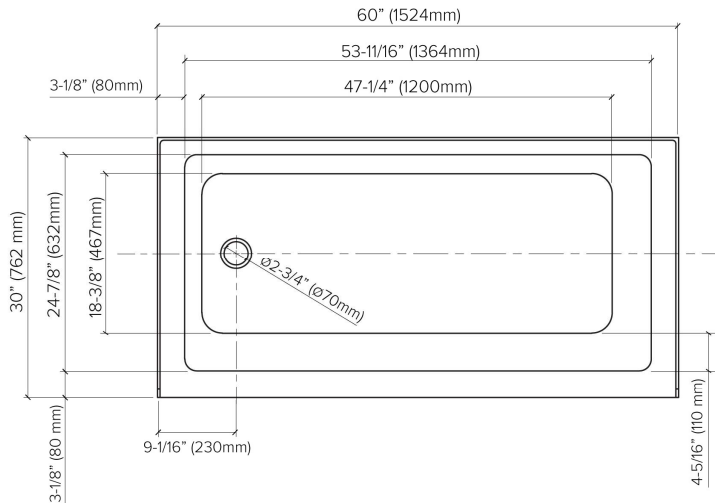

FEATURES

- 60" x 30" x 22-1/4" alcove bathtub.
- Acrylic material.
- Left-hand or right-hand drain location. (Must specify LH or RH when ordering.)
- Above Floor Rough (AFR) bathtub: above-the-floor drain installation.
- Drain not included.
- Round overflow hole.
- No anti-slip texture on bottom.
- 10 Year Limited Residential Warranty / 3 Year Commercial Warranty.

OPTION

- TDT Bathtub drain with traditional overflow in decorative finishes: PC, BN, MB, and CB. See back for information.

Specified Model

Model	UATTR603022-L/R
Dimensions	60"L x 30"W x 22¼"H
Drain Outlet	Left-Hand or Right-Hand
Water Capacity	67.5 gallons
Item Cubic Feet	23.17
Item Weight	70.56 lbs.
Shipping Weight	86.00 lbs.
Material	Acrylic
Installation	Alcove
Required	Wall mount faucet

To Be Specified:

COLOR	
White	
FINISH	
Gloss	

Compliance Certifications - Meets or Exceeds the Following Specifications:

- CSA B45.5/IAPMO Z124

OPTIONAL

TDT bathtub drain in decorative finishes.

SPECIFICATIONS