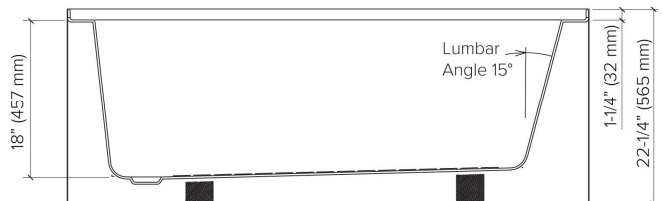

To Be Specified:

COLOR	
White	
FINISH	
Gloss	

Compliance Certifications - Meets or Exceeds the Following Specifications:

- CSA B45.5/IAPMO Z124