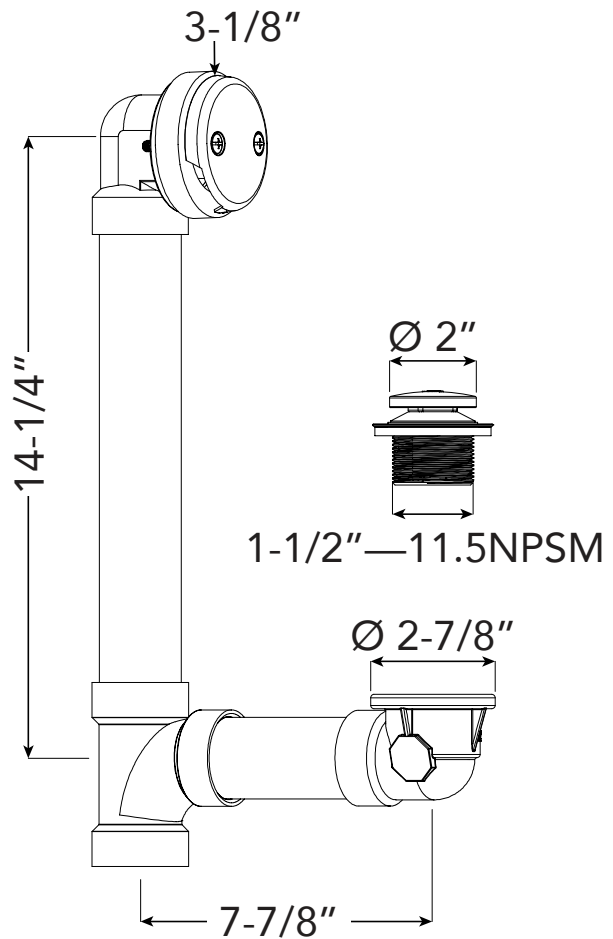

FEATURES

- 60" x 30" x 22-1/4" alcove bathtub.
- Acrylic material.
- Left-hand or right-hand drain location. (Must specify LH or RH when ordering.)
- Above Floor Rough (AFR) bathtub: above-the-floor drain installation.
- Drain not included.
- Round overflow hole.
- No anti-slip texture on bottom.
- 10 Year Limited Residential Warranty / 3 Year Commercial Warranty.

OPTION

- TDT Bathtub drain with traditional overflow in decorative finishes: PC, BN, MB, and CB. See back for information.

Specified Model

Model	UATTR603022-L/R
Dimensions	60"L x 30"W x 22¼"H
Drain Outlet	Left-Hand or Right-Hand
Water Capacity	67.5 gallons
Item Cubic Feet	23.17
Item Weight	70.56 lbs.
Shipping Weight	86.00 lbs.
Material	Acrylic
Installation	Alcove
Required	Wall mount faucet

To Be Specified:

COLOR	
White	
FINISH	
Gloss	

Compliance Certifications - Meets or Exceeds the Following Specifications:

- CSA B45.5/IAPMO Z124

OPTIONAL

TDT bathtub drain in decorative finishes.

SPECIFICATIONS

TDT Traditional Bathtub Drain with Overflow.
Drain is available in PVC material.

Finishes: PC Polished Chrome, BN Brushed Nickel, CB Champagne Bronze and MB Matte Black for PVC drains.

To Be Specified:

FINISH	
<input type="checkbox"/>	PC Polished Chrome
<input type="checkbox"/>	BN Brushed Nickel
<input type="checkbox"/>	CB Champagne Bronze
<input type="checkbox"/>	MB Matte Black