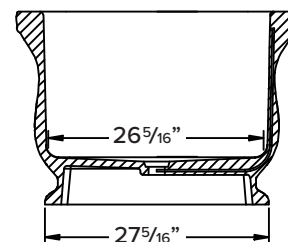

COLOR

- 01 White

FINISH

- (V) Velvet

OPTION

- TD10 Bathtub drain with overflow in decorative finishes: BN, PC, PN, ORB, VB, MB, WH finishes. See back for information.

Specified Model

Model	SCO7133
Dimensions	71 1/16" L x 34 1/4" W x 25 5/8" H
Drain Outlet	Center
Water Capacity	109.4 gallons
Item Cubic Feet	33.27
Item Weight	573.30 lbs.
Shipping Weight	705.60 lbs.
Material	Resin Stone
Installation	freestanding, floor mounted
Required	floor or wall mount faucet not supplied