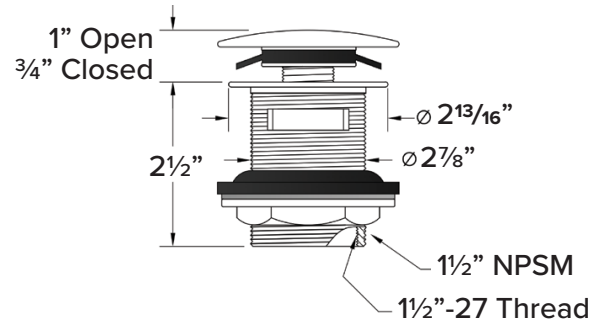

OPTION

TD10 Bathtub Drain in decorative finishes

SPECIFICATIONS

EZ-Click Bathtub Drain with overflow. Drain tube not included.

Finishes: BN Brushed Nickel, PC Polished Chrome, PN Polished Nickel, ORB Oil Rubbed Bronze, VB Venetian Bronze, MB Matte Black, WH White

To Be Specified:

	COLOR
☐	BN Brushed Nickel
☐	PN Polished Nickel
☐	ORB Oil Rubbed Bronze
☐	VB Venetian Bronze
☐	MB Matte Black
☐	WH White
☐	PC Polished Chrome