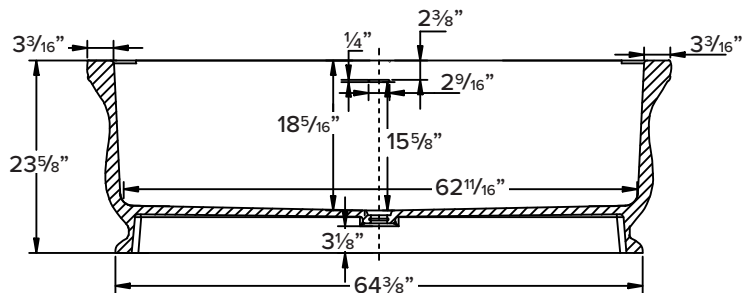

FEATURES

- 71-1/16" x 34-1/4" x 25-5/8" freestanding bathtub.
- Transolid® resin stone is a composite of modified acrylic and natural stone.
- Center drain location. Spring-loaded chrome finish bottom drain included.
- Built-in overflow.
- 10 Year Limited Residential Warranty
- 3 Year Commercial Warranty

COLOR

- 01 White

FINISH

- (V) Velvet

OPTION

- TD10 Bathtub drain with overflow in decorative finishes: BN, PC, PN, ORB, VB, MB, WH finishes. See back for information.

Specified Model

Model	SCO7133
Dimensions	71 1/16" L x 34 1/4" W x 25 5/8" H
Drain Outlet	Center
Water Capacity	109.4 gallons
Item Cubic Feet	33.27
Item Weight	573.30 lbs.
Shipping Weight	705.60 lbs.
Material	Resin Stone
Installation	freestanding, floor mounted
Required	floor or wall mount faucet not supplied