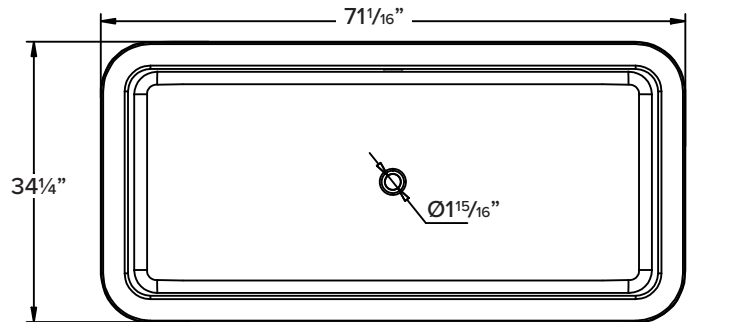

FEATURES

- 71-1/16" x 34-1/4" x 25-5/8" freestanding bathtub.
- Transolid® resin stone is a composite of modified acrylic and natural stone.
- Center drain location. Spring-loaded chrome finish bottom drain included.
- Built-in overflow.
- 10 Year Limited Residential Warranty
- 3 Year Commercial Warranty

COLOR

- 01 White

FINISH

- (V) Velvet

OPTION

- TD10 Bathtub drain with overflow in decorative finishes: BN, PC, PN, ORB, VB, MB, WH finishes. See back for information.

Specified Model

Model	SCO7133
Dimensions	71 1/16" L x 34 1/4" W x 25 5/8" H
Drain Outlet	Center
Water Capacity	109.4 gallons
Item Cubic Feet	33.27
Item Weight	573.30 lbs.
Shipping Weight	705.60 lbs.
Material	Resin Stone
Installation	freestanding, floor mounted
Required	floor or wall mount faucet not supplied

To Be Specified:

COLOR	
01 White	
FINISH	01 White
V Velvet	
DRAIN COVER	
C Chrome	

**Compliance Certifications -
Meets or Exceeds the Following Specifications:**

- CSA B45.5/IAPMO Z124

OPTION

TD10 Bathtub Drain in decorative finishes