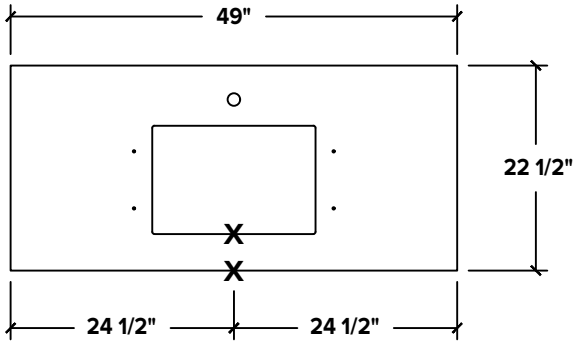

SMVTQU4922