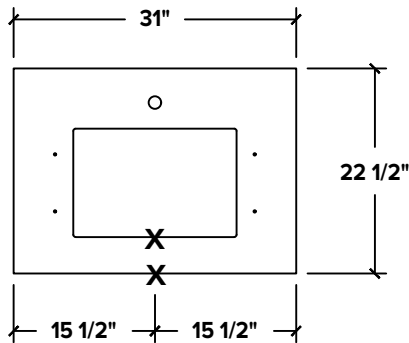

SMVTQU3122