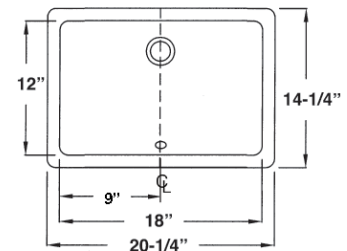

COLORS

- 5 Quartz colors

OPTIONS

- Universal side splash with eased edge profile. 21-3/4" L x 4"H x 3/4" thick loose side splash to be installed after backsplash is installed.
- Butts up to backsplash and stops at front edge of vanity top.

Vanity Top Models:

	Model No.	Bowl	Length	Depth	Bowl Length	Bowl Width	Weight (lbs)
<input type="checkbox"/>	SMVTQU2522-	Single	25"	22½"	18"	12"	47
<input type="checkbox"/>	SMVTQU3122-	Single	31"	22½"	18"	12"	50
<input type="checkbox"/>	SMVTQU3722-	Single	37"	22½"	18"	12"	56
<input type="checkbox"/>	SMVTQU4922-	Single	49"	22½"	18"	12"	74
<input type="checkbox"/>	SMVTQU6122D-	Single	61"	22½"	18"	12"	90

Lavatory Dimensions

Faucet Hole Drilling	
<input type="checkbox"/>	1 Single Hole
<input type="checkbox"/>	4 4" Centerset
<input type="checkbox"/>	8 8" Centerset

Single Hole

4" Centerset

8" Centerset

Quartz Certifications: