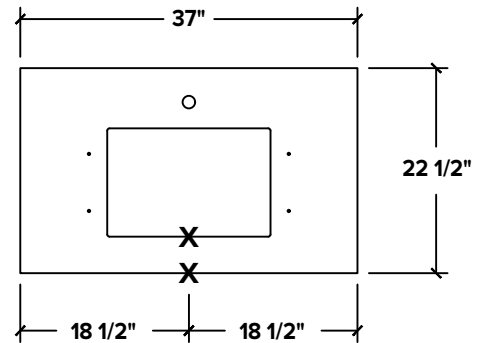

SMVTQU3722