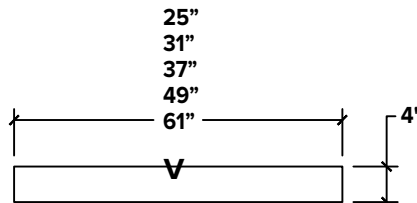

BACKSPLASH