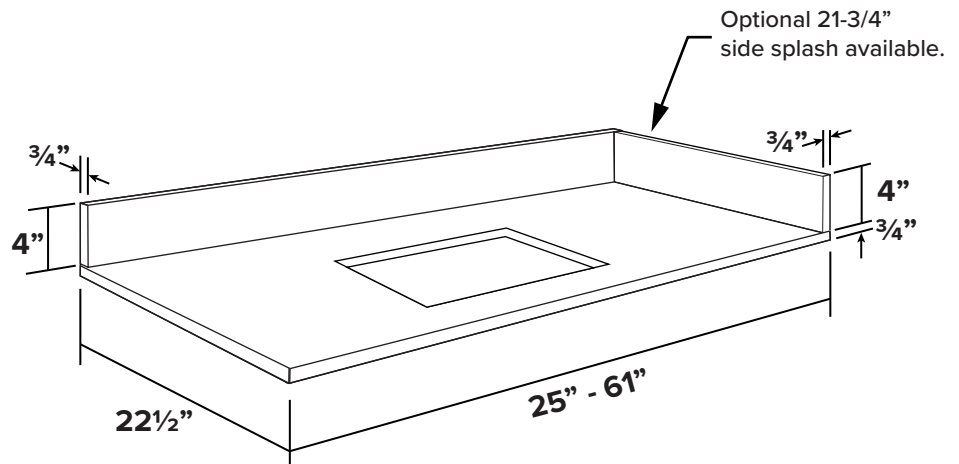

Lavatory Certifications:

ASME A112.19.2M-1998
Canadian Uniform Plumbing Code 2002
UPC®