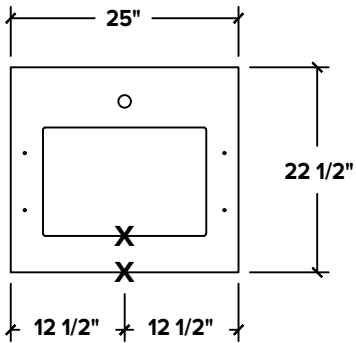

Vanity Top Colors			
☐	C01 Mia White	☐	M20 Marble Grey
☐	M10 White Carrara	☐	M30 Black Carrara
☐	M40 Awaken Gold		

SMVTQU2522