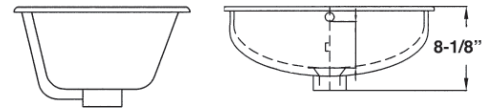

FEATURES

- Complete top with eased edge profile includes an undermount sink and a loose backsplash.
- Quartz is non-porous and resistant to stains. Safer and easier to clean than natural stone.
- Top is pre-drilled to accommodate a single center hole faucet, a 4-in centerset faucet, or an 8-in widespread faucet.
- Pre-installed with a white rectangular vitreous china lavatory.
- Top is 22-1/2" (527mm) deep x 3/4" (20mm) thick.
- Loose backsplash with eased edge: 4"H x 3/4" thick.
- Single and double bowl options available.
- Optional side splash (SMVTSS224) sold separately.
- 10-Year Limited Residential / 3-Year Limited Commercial Warranty

COLORS

- 5 Quartz colors

OPTIONS

- Universal side splash with eased edge profile. 21-3/4" L x 4"H x 3/4" thick loose side splash to be installed after backsplash is installed.
- Butts up to backsplash and stops at front edge of vanity top.

Vanity Top Models:

	Model No.	Bowl	Length	Depth	Bowl Length	Bowl Width	Weight (lbs)
<input type="checkbox"/>	SMVTQU2522-	Single	25"	22½"	18"	12"	47
<input type="checkbox"/>	SMVTQU3122-	Single	31"	22½"	18"	12"	50
<input type="checkbox"/>	SMVTQU3722-	Single	37"	22½"	18"	12"	56
<input type="checkbox"/>	SMVTQU4922-	Single	49"	22½"	18"	12"	74
<input type="checkbox"/>	SMVTQU6122D-	Single	61"	22½"	18"	12"	90

Lavatory Dimensions

Faucet Hole Drilling	
<input type="checkbox"/>	1 Single Hole
<input type="checkbox"/>	4 4" Centerset
<input type="checkbox"/>	8 8" Centerset

Single Hole

4" Centerset

8" Centerset

Quartz Certifications: