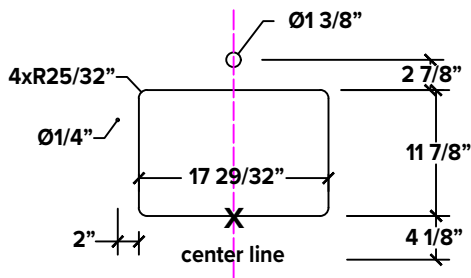

CUTOUT DETAILS