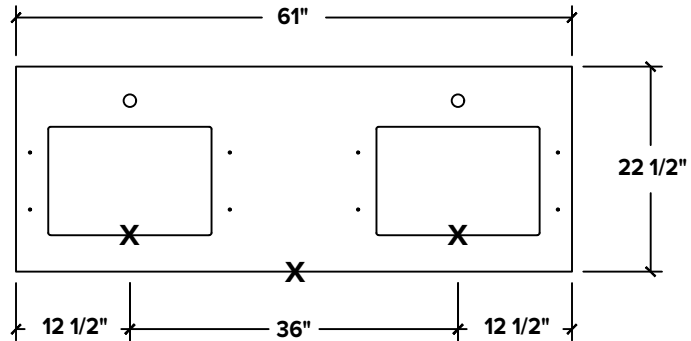

SMVTQU6122D