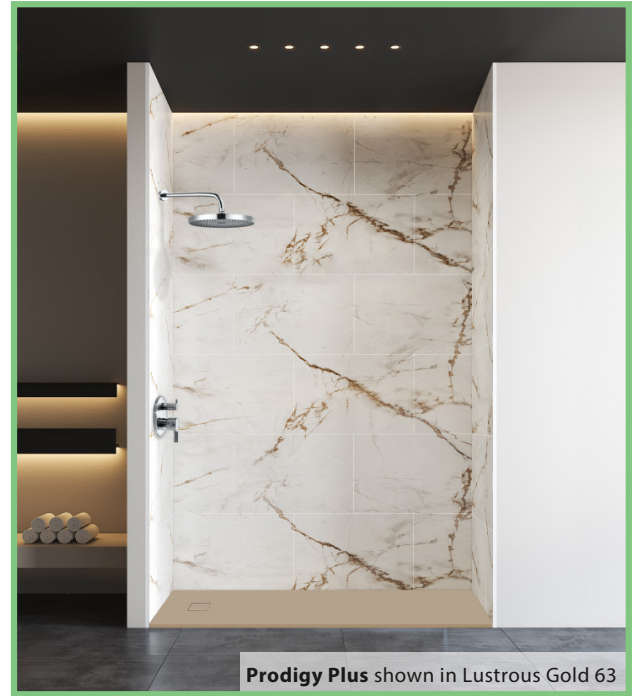

FEATURES

- Prodigy Plus stone color shower walls come in an 8" x 16" horizontal tile pattern. White shower walls come in a glossy 3" x 6" subway tile with grey grout. Walls have the realistic look of tile without the maintenance of grout.
- 3.5mm thick compression molded solid surface material for lightweight, yet superior strength, beauty and easy cleaning.
- Easier to install than tile. Walls glue right over existing surface. Ideal for remodel or new construction. Walls are trimmable for custom fit.
- PPWK Wall kits include three wall panels and two inside corner trim pieces.
- PPWKX Transition Wall Kits include three 72"H or 84"H wall panels, 2 inside corner trim pieces, an extension wall kit that adds 24" or 12" in height, and 2 TST96-00 aluminum seam trims.
- 10 Year Limited Residential Warranty / 3 Year Commercial Warranty

COLORS

- 4 Stone Colors and 1 Solid Color

OPTIONS

- Storage pods and caddies, grab bars, storage shelves, shower seats and benches are available to coordinate with the walls.

Recommended Adhesives (sold separately)

- T100 clear silicone
- T200 color-matched mildew resistant silicone

PRODIGY PLUS

PRODIGY PLUS COLORS		
59 Ashy Grey	60 Calcite	131T White Tile
62 Aztec	63 Lustrous Gold	

3 SIZES	MODEL NO.	Width	Depth	Height	Weight (lbs)
SHOWER WALL KIT 96H"					
☐	60" x 36" x 96"	60"	36"	96"	225
TRANSITION SHOWER WALL KIT 72"/24"					
☐	60"x36"x72"/24"	60"	36"	72"/24"	225
TRANSITION SHOWER WALL KIT 84"/12"					
☐	60"x36"x84"/12"	60"	36"	84"/12"	225