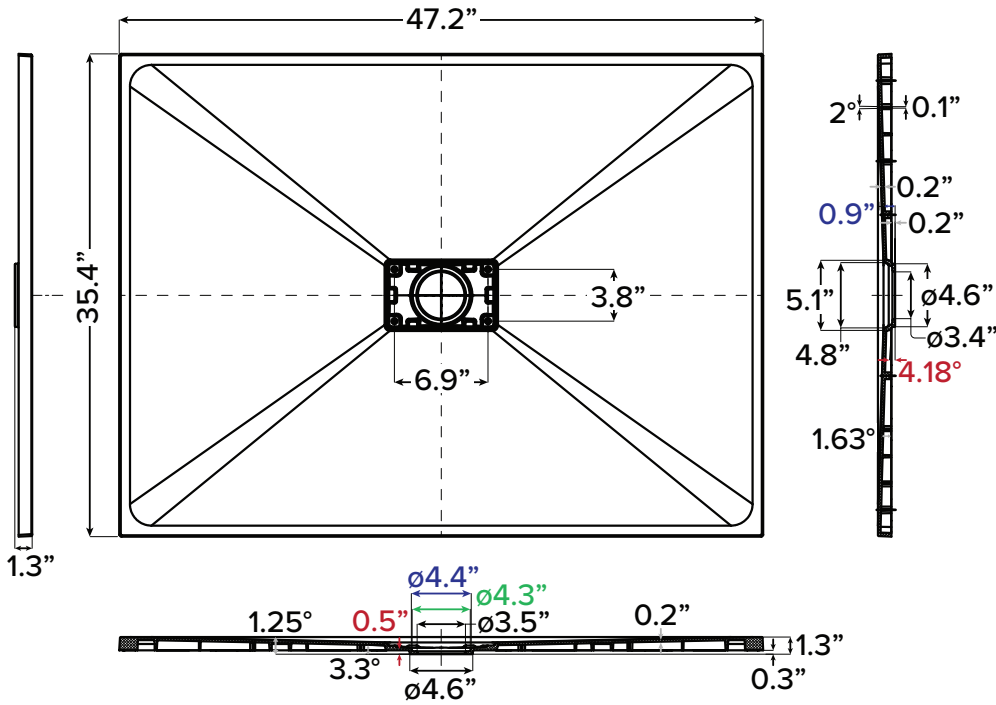

## Features

- Low profile single, double or peninsula shower base with natural stone effect.
- Ultra low 1" threshold front curb for easy access and finishes flush with most finished floors.
- Heavy duty Sheet Molding Compound material.
- Installation for new and existing construction.
- 1" high aluminum tiling flange included.
- Bases can be trimmed in the field to fit your space.
- Select from single, double or peninsula threshold.
- Slip resistant; lightly textured slate floor for a safe environment yet maintains an easy to clean surface.
- Color-matched SMC drain cover. (48" bases come with a 7-1/2" long drain cover. 60" and 72" bases come with a 29-7/16" long drain cover). Drain not included.
- Weight capacity of 660 pounds.
- Optional threshold can be added to form a conventional base. Design is similar to other Trimslate bases and will accommodate the current add-on threshold.
- 10 Year Limited Residential / 3 Year Commercial Warranty

## CUSTOMIZABLE BASE

**Note:** Bases can be built to accommodate unique sizes. Notches can also be cut from the bases to allow for columns in a corner.

Base can be built to custom sizes within certain limitations. Can be trimmed up to 4" in width away from either side of drain or up to 2" from depth on center drain models. Base is designed to be used as a single, double or triple threshold in stock sizes.

Cameo 32

Beach 33

Dark Grey 40

Black 09

**Notes:** Install this product according to the installation instructions.

Specified Model: FZSE4836C-

Specified Models: FZSE6036C-, FZSE6042C-, FZSE7248C-

<b>A.</b> 59.1"
59.1"
70.9"
<b>B.</b> 35.5"
41.5"
47.5"
<b>C.</b> 29.55"
29.55"
35.45"
<b>D.</b> 17.75"
20.75"
23.75"