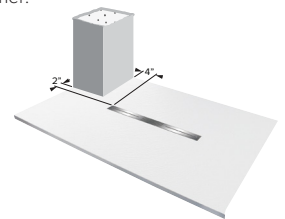

## Features

- Low profile single, double or peninsula shower base with natural stone effect.
- Ultra low 1" threshold front curb for easy access and finishes flush with most finished floors.
- Heavy duty Sheet Molding Compound material.
- Installation for new and existing construction.
- 1" high aluminum tiling flange included.
- Bases can be trimmed in the field to fit your space.
- Select from single, double or peninsula threshold.
- Slip resistant; lightly textured slate floor for a safe environment yet maintains an easy to clean surface.
- Color-matched SMC drain cover. (48" bases come with a 7-1/2" long drain cover. 60" and 72" bases come with a 29-7/16" long drain cover). Drain not included.
- Weight capacity of 660 pounds.
- Optional threshold can be added to form a conventional base. Design is similar to other Trimslate bases and will accommodate the current add-on threshold.
- 10 Year Limited Residential / 3 Year Commercial Warranty

## Specified Models

	Model No.	Length A	Width B	Ctr C	Ctr D	Height
<input type="checkbox"/>	FZSE4836C-	47.2"	35.5"	23.60"	17.75"	1"
<input type="checkbox"/>	FZSE6036C-	59.1"	35.5"	29.55"	17.75"	1"
<input type="checkbox"/>	FZSE6042C-	59.1"	41.5"	29.55"	20.75"	1"
<input type="checkbox"/>	*FZSE7248C-	70.9"	47.5"	35.45"	23.75"	1"

## CUSTOMIZABLE BASE

**Note:** Bases can be built to accommodate unique sizes. Notches can also be cut from the bases to allow for columns in a corner.

Base can be built to custom sizes within certain limitations. Can be trimmed up to 4" in width away from either side of drain or up to 2" from depth on center drain models. Base is designed to be used as a single, double or triple threshold in stock sizes.