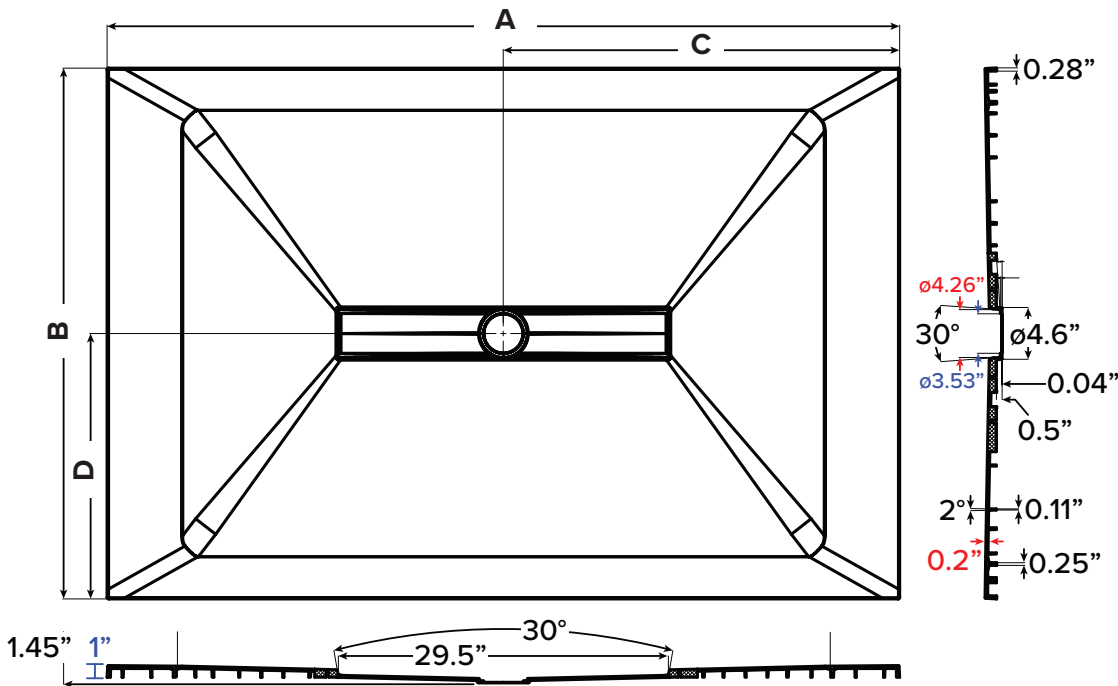

A. 59.1"
59.1"
70.9"
B. 35.5"
41.5"
47.5"
C. 29.55"
29.55"
35.45"
D. 17.75"
20.75"
23.75"

SHOWER BASES