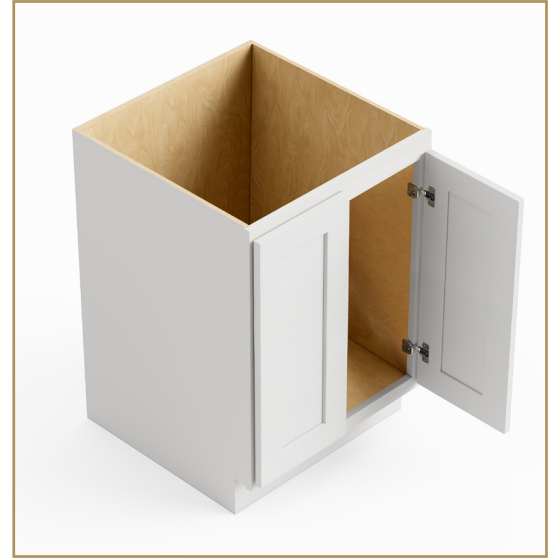

### FEATURES

- Made of high-quality plywood, offering superior sturdiness and longevity.
- UV Coated Natural Interior
- Glue and Staple or Metal Clip Assembly
- Framed Cabinet with Full Overlay Doors
- Smooth gloss finish.
- Remington Door Frame: 3" Wide
- Latitude Door Frame: 3/4" Wide
- Cabinet Face Frame: 1-1/2" Wide and 3/4" Thick Solid Birch
- Cabinet Box: 1/2" Thick Plywood with UV Coated Matching Exterior
- Doors: Five-Piece with 3/4" Thick Solid Birch Frame and 1/4" Thick MDF Center Panel
- Hinges: Concealed Six-Way Adjustable European Style with Soft Close Features
- Toe Kick Panel: 1/2" Thick x 4-1/2" High Finished Plywood
- Touch-Up Kit (SMTOUCHUPKIT) available to repair minor nicks and scratches (sold separately)

### Cabinet Models

	Model No.	Overall Size W x H x D	Top Door Dimensions	Ship Wt.(lbs)
<b>REMINGTON CABINETS</b>				
<input type="checkbox"/>	SMSBD24-FR01-	24" x 34-1/2" x 24"	11-3/4" x 29" x 3/4"	55.79
<input type="checkbox"/>	SMSBD27-FR01-	27" x 34-1/2" x 24"	13-1/4" x 29" x 3/4"	59.76
<input type="checkbox"/>	SMSBD30-FR01-	30" x 34-1/2" x 24"	14-3/4" x 29" x 3/4"	63.23
<input type="checkbox"/>	SMSBD33-FR01-	33" x 34-1/2" x 24"	16-1/4" x 29" x 3/4"	67.7
<input type="checkbox"/>	SMSBD36-FR01-	36" x 34-1/2" x 24"	17-3/4" x 29" x 3/4"	71.67
<b>LATITUDE CABINETS</b>				
<input type="checkbox"/>	SMSBD24-FR02-	24" x 34-1/2" x 24"	11-3/4" x 29" x 3/4"	55.79
<input type="checkbox"/>	SMSBD27-FR02-	27" x 34-1/2" x 24"	13-1/4" x 29" x 3/4"	59.76
<input type="checkbox"/>	SMSBD30-FR02-	30" x 34-1/2" x 24"	14-3/4" x 29" x 3/4"	63.23
<input type="checkbox"/>	SMSBD33-FR02-	33" x 34-1/2" x 24"	16-1/4" x 29" x 3/4"	67.7
<input type="checkbox"/>	SMSBD36-FR02-	36" x 34-1/2" x 24"	17-3/4" x 29" x 3/4"	71.67