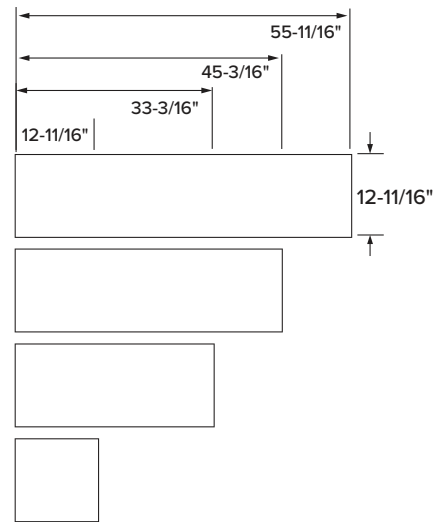

FEATURES

- Storage pod back wall panels available to add to back of horizontal storage pods. Add to storage pods to either match or coordinate with wall colors.
- Luxura panels are 1/4" thick solid surface material.
- Monterey panels are 1/4" thick solid surface material.
- Trinity panels are 4mm thick aluminum and mineral resin material. Trinity panels only are not available in SMSPBPH5714.
- Silhouette panels are 5mm thick solid surface material.
- BelAir panels are 4mm thick solid surface material.
- Pioneer Plus panels are 3.5mm thick sheet molding compound (SMC) material.
- Back wall panel not available in Gali Wave walls or Pioneer walls.
- Storage pod back wall panel can be ordered with the storage pod together or separately.

WARRANTY

- 10-Year Limited Residential / 3-Year Commercial

To Be Specified:

| | Model No. | Description | Width | Height | Ship Wt. (lbs) |
|--------------------------|--------------|--------------------------------------|-----------|-----------|----------------|
| <input type="checkbox"/> | SMSPBPH1414- | 14" x 14" Horizontal Back Wall Panel | 12-11/16" | 12-11/16" | 5 |
| <input type="checkbox"/> | SMSPBPH3414- | 34" x 14" Horizontal Back Wall Panel | 33-3/16" | 12-11/16" | 12 |
| <input type="checkbox"/> | SMSPBPH4614- | 46" x 14" Horizontal Back Wall Panel | 45-3/16" | 12-11/16" | 16 |
| <input type="checkbox"/> | SMSPBPH5714- | 57" x 14" Horizontal Back Wall Panel | 55-11/16" | 12-11/16" | 21 |