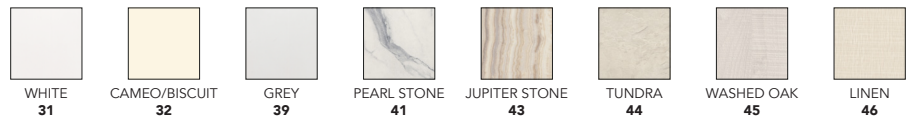

TO ORDER: add color code to the end of the model number

To Be Specified: Color

Luxura Colors

Monterey Colors (Available in Tile and Velvet Smooth Finishes)

Trinity Colors (Available in Glossy (G) and Ultra Honed (H) Finishes, except Concrete which is only in Matte Textured (T) Finish)

Silhouette Colors

Pioneer Plus Colors

BelAir Colors