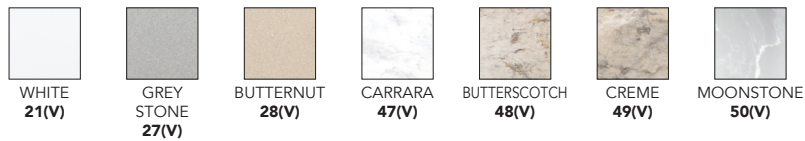

FEATURES

- Storage pod back wall panels available to add to back of horizontal storage pods. Add to storage pods to either match or coordinate with wall colors.
- Luxura panels are 1/4" thick solid surface material.
- Monterey panels are 1/4" thick solid surface material.
- Trinity panels are 4mm thick aluminum and mineral resin material. Trinity panels only are not available in SMSPBPH5714.
- Silhouette panels are 5mm thick solid surface material.
- BelAir panels are 4mm thick solid surface material.
- Pioneer Plus panels are 3.5mm thick sheet molding compound (SMC) material.
- Back wall panel not available in Gali Wave walls or Pioneer walls.
- Storage pod back wall panel can be ordered with the storage pod together or separately.

TO ORDER: add color code to the end of the model number

To Be Specified: Color

Luxura Colors

Monterey Colors (Available in Tile and Velvet Smooth Finishes)

Trinity Colors (Available in Glossy (G) and Ultra Honed (H) Finishes, except Concrete which is only in Matte Textured (T) Finish)

Silhouette Colors

Pioneer Plus Colors

BelAir Colors