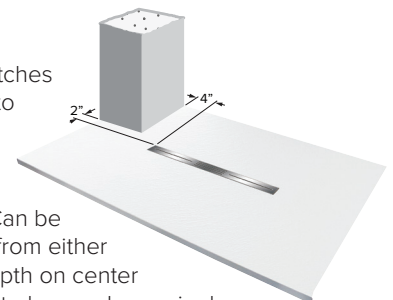

Features

- Low profile single, double or peninsula shower base with natural stone effect.
- Ultra low 1” threshold front curb for easy access and finishes flush with most finished floors.
- Heavy duty Sheet Molding Compound material.
- Installation for new and existing construction.
- 1” high aluminum tiling flange included.
- Bases can be trimmed in the field to fit your space.
- Select from single, double or peninsula threshold.
- Slip resistant; lightly textured slate floor for a safe environment yet maintains an easy to clean surface.
- Contemporary stainless steel drain cover for center drain models. Drain not included.
- Optional threshold can be added to form a conventional base. Design is similar to other Trimslate bases and will accommodate the current add-on threshold.
- 10 Year Limited Residential / 3 Year Commercial Warranty

Beach **33**

Ashy Grey **59**

Calcite **60**

Sterling Black **61**

CUSTOMIZABLE BASE

Note: Bases can be built to accommodate unique sizes. Notches can also be cut from the bases to allow for columns in a corner.

Base can be built to custom sizes within certain limitations. Can be trimmed up to 4” in width away from either side of drain or up to 2” from depth on center drain models. Base is designed to be used as a single, double or triple threshold in stock sizes.