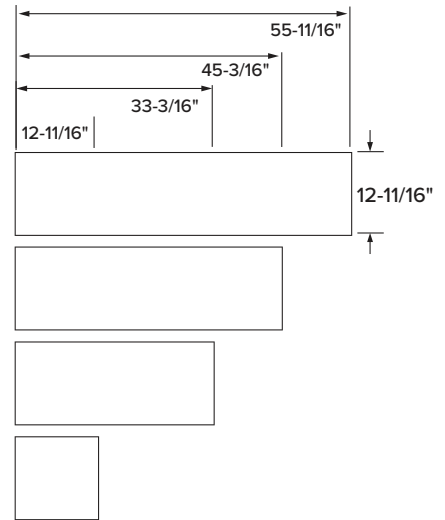

FEATURES

- Storage pod back wall panels available to add to back of horizontal storage pods. Add to storage pods to either match or coordinate with wall colors.
- Lusso panels are 1/4" thick solid surface material.
- Samarar panels are 1/4" thick solid surface material.
- Titan panels are 4mm thick aluminum and mineral resin material. Titan panels only are not available in SPBPH5714.
- Expressions panels are 5mm thick solid surface material.
- Bravastone panels are 4mm thick solid surface material.
- Prodigy Plus panels are 3.5mm thick sheet molding compound (SMC) material.
- Back wall panel not available in Gali Wave walls or Prodigy walls.
- Storage pod back wall panel can be ordered with the storage pod together or separately.

WARRANTY

- 10-Year Limited Residential / 3-Year Commercial

To Be Specified:

| | Model No. | Description | Width | Height | Ship Wt. (lbs) |
|--------------------------|------------|--------------------------------------|-----------|-----------|----------------|
| <input type="checkbox"/> | SPBPH1414- | 14" x 14" Horizontal Back Wall Panel | 12-11/16" | 12-11/16" | 5 |
| <input type="checkbox"/> | SPBPH3414- | 34" x 14" Horizontal Back Wall Panel | 33-3/16" | 12-11/16" | 12 |
| <input type="checkbox"/> | SPBPH4614- | 46" x 14" Horizontal Back Wall Panel | 45-3/16" | 12-11/16" | 16 |
| <input type="checkbox"/> | SPBPH5714- | 57" x 14" Horizontal Back Wall Panel | 55-11/16" | 12-11/16" | 21 |