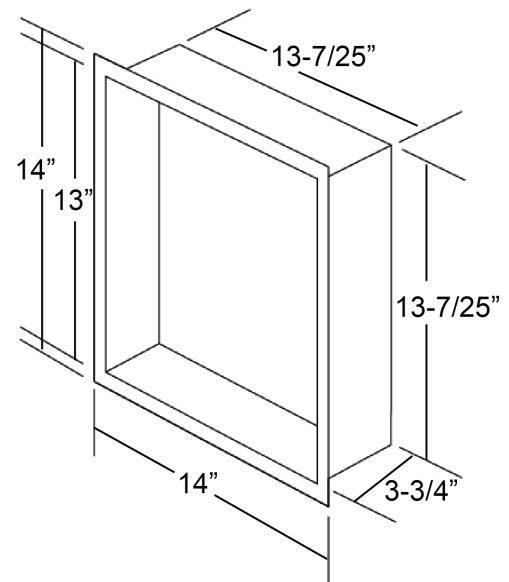

#### To be specified:

	Model	Depth	Length	Width	Height	Ship Wt. (lbs)
<input type="checkbox"/>	SSP1414-	Solid Surface Storage Pod	14"	3-3/4"	14"	6