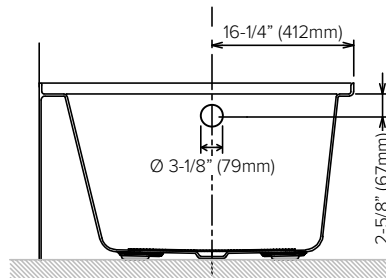

To Be Specified:

COLOR	
White	
FINISH	
Gloss	

Compliance Certifications - Meets or Exceeds the Following Specifications:

- CSA B45.5/IAPMO Z124