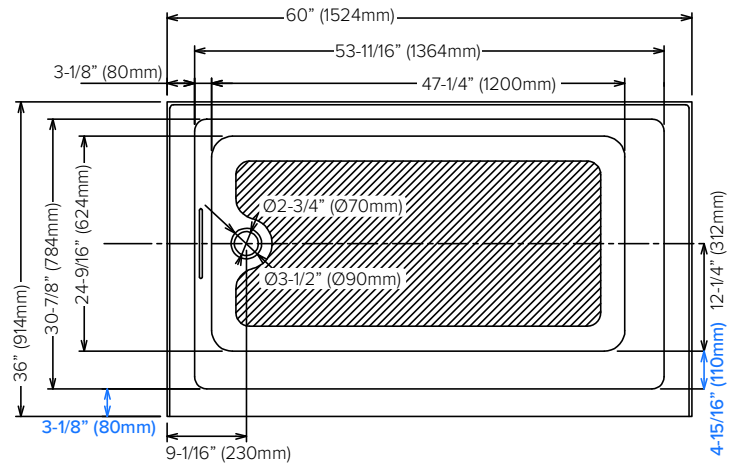

FEATURES

- 60" x 36" x 20-1/4" alcove bathtub.
- Acrylic material.
- Left-hand or right-hand drain location. (Must specify LH or RH when ordering.)
- Standard bathtub: through-the-floor drain installation.
- Drain not included.
- Round overflow hole.
- Has anti-slip texture on bottom.
- 10 Year Limited Residential Warranty / 3 Year Commercial Warranty.

OPTION

- TDT Bathtub drain with traditional overflow in decorative finishes: PC, BN, MB, and CB. See back for information.

Specified Model

Model	UATTR603620-L/R
Dimensions	60"L x 36"W x 20 1/4"H
Drain Outlet	Left-Hand or Right-Hand
Water Capacity	84.22 gallons
Item Cubic Feet	25.35
Item Weight	70.56 lbs.
Shipping Weight	86.00 lbs.
Material	Acrylic
Installation	Alcove
Required	Wall mount faucet

To Be Specified:

COLOR	
White	
FINISH	
Gloss	

Compliance Certifications - Meets or Exceeds the Following Specifications:

- CSA B45.5/IAPMO Z124

OPTIONAL

TDT bathtub drain in decorative finishes.

SPECIFICATIONS