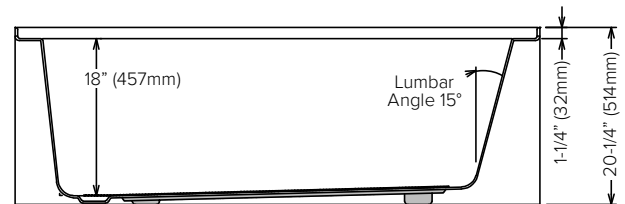

To Be Specified:

COLOR	
White	
FINISH	
Gloss	

Compliance Certifications - Meets or Exceeds the Following Specifications:

- CSA B45.5/IAPMO Z124