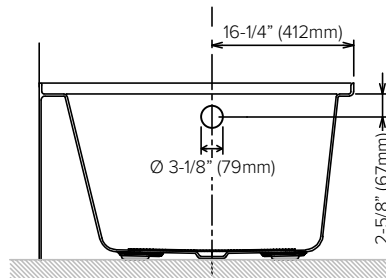

To Be Specified:

COLOR	
White	
FINISH	
Gloss	

Compliance Certifications - Meets or Exceeds the Following Specifications:

- CSA B45.5/IAPMO Z124