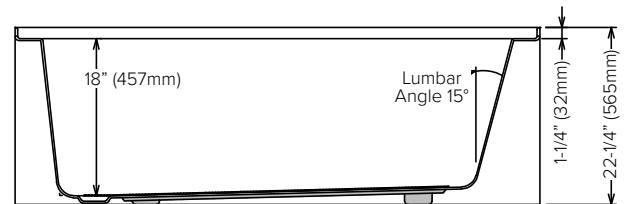

To Be Specified:

COLOR	
White	
FINISH	
Gloss	

Compliance Certifications - Meets or Exceeds the Following Specifications:

- CSA B45.5/IAPMO Z124