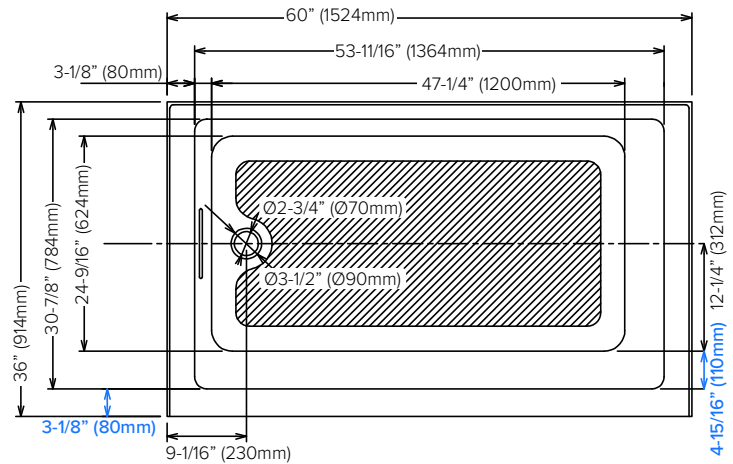

FEATURES

- 60" x 36" x 22-1/4" alcove bathtub.
- Acrylic material.
- Left-hand or right-hand drain location. (Must specify LH or RH when ordering.)
- Above Floor Rough (AFR) bathtub: above-the-floor drain installation.
- Drain not included.
- Round overflow hole.
- Has anti-slip texture on bottom.
- 10 Year Limited Residential Warranty / 3 Year Commercial Warranty.

OPTION

- TDT Bathtub drain with traditional overflow in decorative finishes: PC, BN, MB, and CB. See back for information.

Specified Model

| Model | UATTR603622-L/R |
|-----------------|-------------------------|
| Dimensions | 60"L x 36"W x 22¼"H |
| Drain Outlet | Left-Hand or Right-Hand |
| Water Capacity | 84.22 gallons |
| Item Cubic Feet | 27.75 |
| Item Weight | 77.18 lbs. |
| Shipping Weight | 92.61 lbs. |
| Material | Acrylic |
| Installation | Alcove |
| Required | Wall mount faucet |