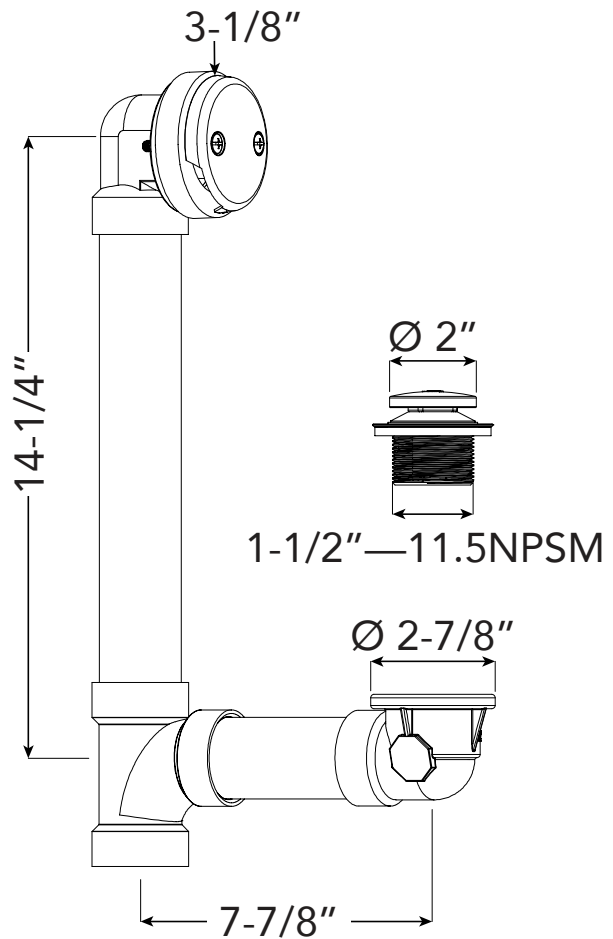

OPTIONAL

TDT bathtub drain in decorative finishes.

SPECIFICATIONS

TDT Traditional Bathtub Drain with Overflow.
Drain is available in PVC material.

Finishes: PC Polished Chrome, BN Brushed Nickel, CB Champagne Bronze and MB Matte Black for PVC drains.

To Be Specified:

FINISH	
☐	PC Polished Chrome
☐	BN Brushed Nickel
☐	CB Champagne Bronze
☐	MB Matte Black

TUBS